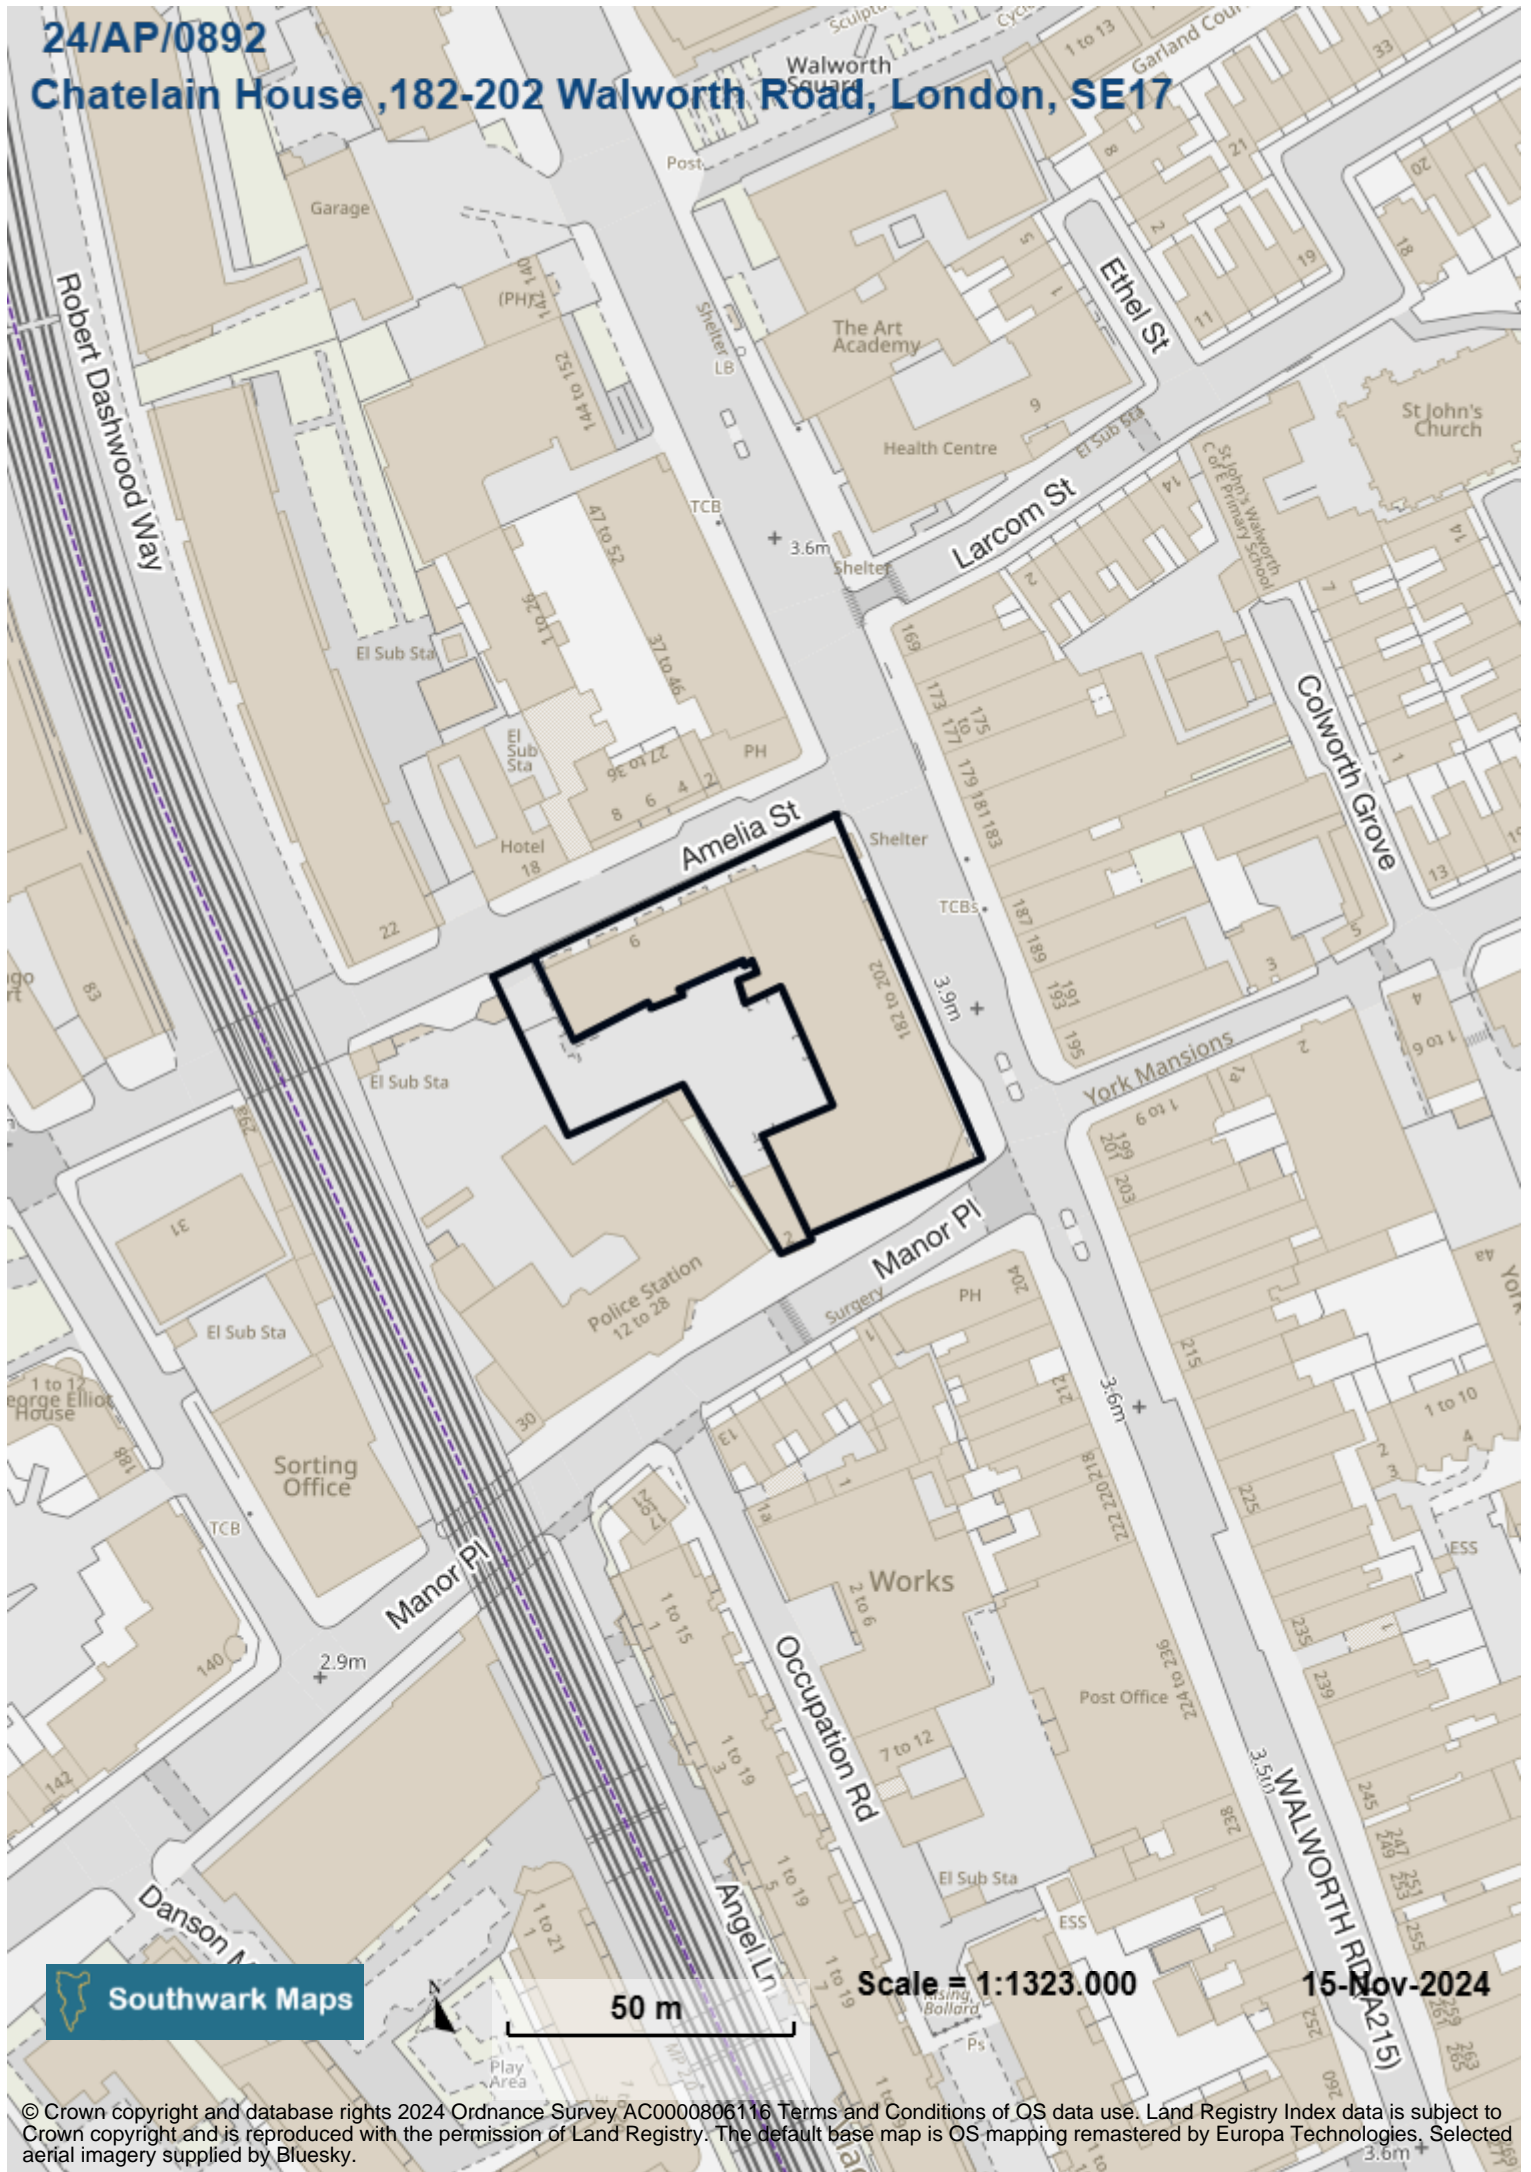

# Chatelain House ,182-202 Walworth Road, London, SE17

Southwark Maps

50 m

Scale = 1:1323,000

15-Nov-2024

© Crown copyright and database rights 2024 Ordnance Survey AC0000806116 Terms and Conditions of OS data use. Land Registry Index data is subject to Crown copyright and is reproduced with the permission of Land Registry. The default base map is OS mapping remastered by Europa Technologies. Selected aerial imagery supplied by Bluesky.